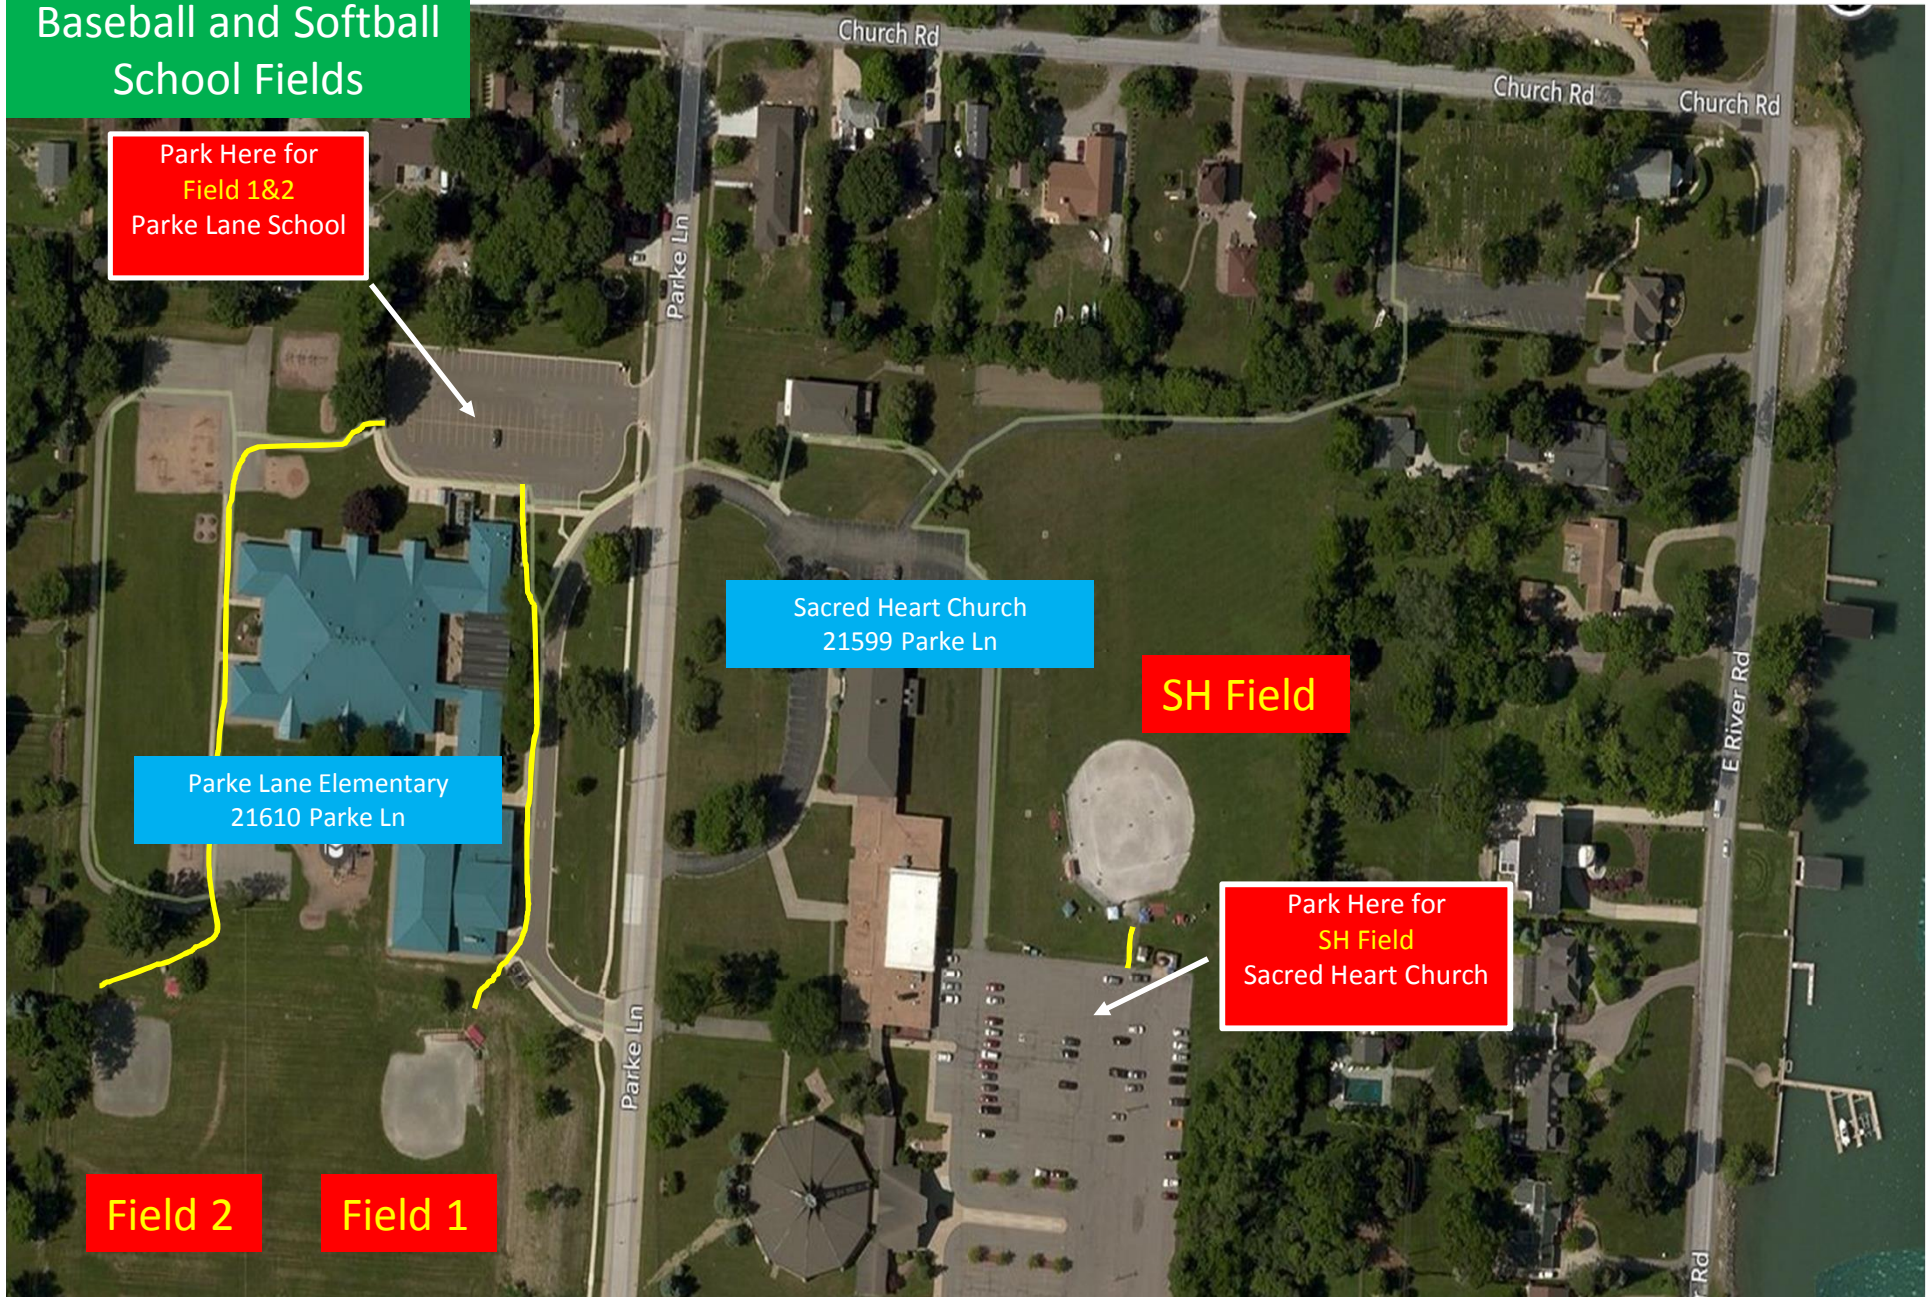

East River Rd

East River Rd

Grays Dr

East River Rd

**Grosse Ile
Baseball and Softball
School Fields**

**Park Here for
Field 1&2
Parke Lane School**

**Parke Lane Elementary
21610 Parke Ln**

**Sacred Heart Church
21599 Parke Ln**

SH Field

**Park Here for
SH Field
Sacred Heart Church**

Field 2

Field 1

Grosse Ile Baseball and Softball School Fields

Parke Lane Elementary
21610 Parke Ln

Sacred Heart Church
21599 Parke Ln

GI Middle School
23270 E. River Rd.