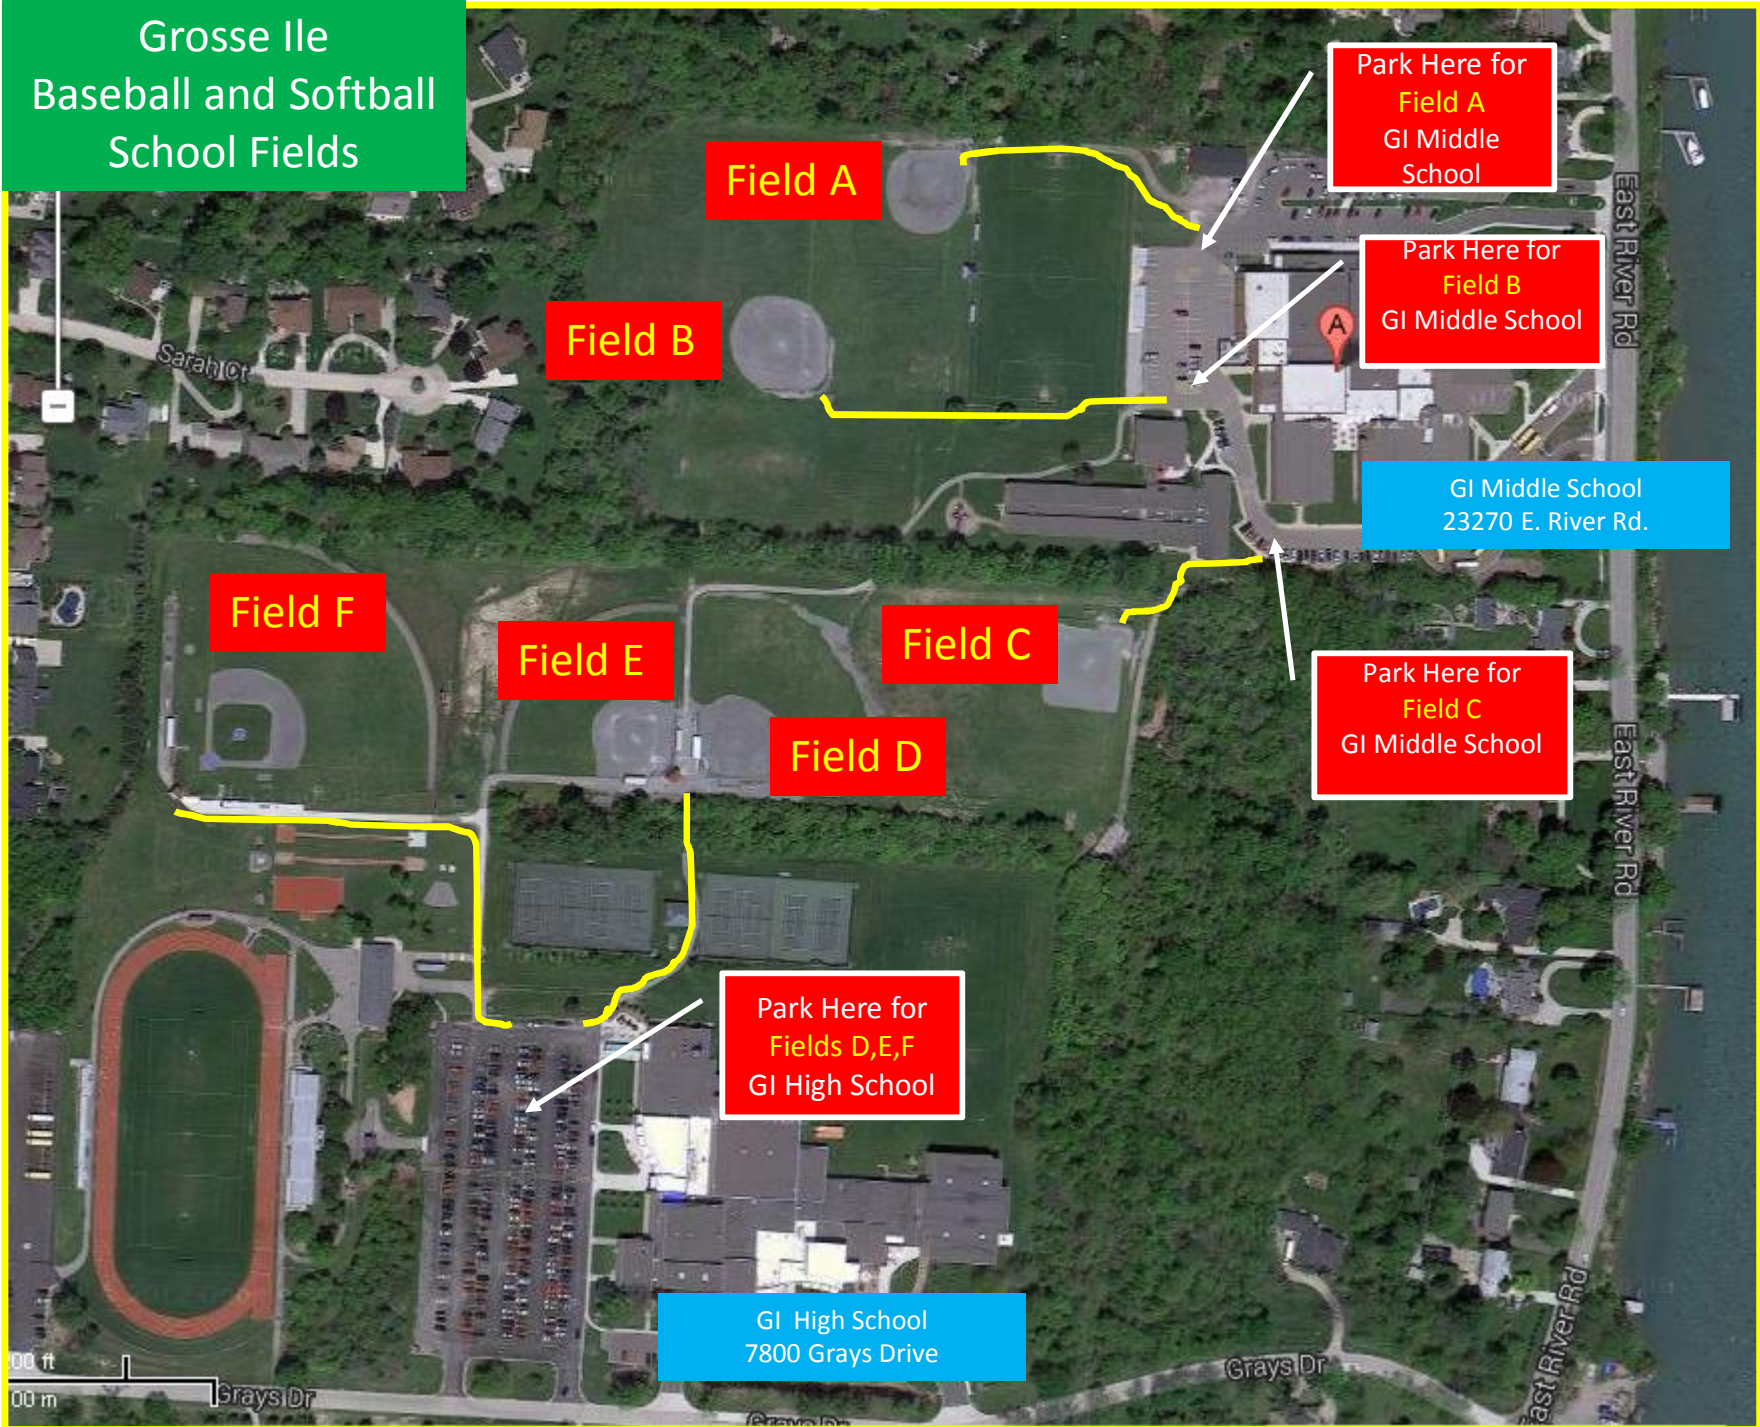

Grosse Ile
Baseball and Softball
School Fields

Field A

Field B

Field F

Field E

Field C

Field D

Park Here for
Field A
GI Middle
School

East River Rd

East River Rd

Grays Dr

East River Rd

**Grosse Ile
Baseball and Softball
School Fields**

**Park Here for
Field 1&2
Parke Lane School**

**Parke Lane Elementary
21610 Parke Ln**

**Sacred Heart Church
21599 Parke Ln**

SH Field

**Park Here for
SH Field
Sacred Heart Church**

Field 2

Field 1

Grosse Ile Baseball and Softball School Fields

Parke Lane Elementary
21610 Parke Ln

Sacred Heart Church
21599 Parke Ln

GI Middle School
23270 E. River Rd.

GI High School
7800 Grays Drive

Grosse Ile Free Bridge